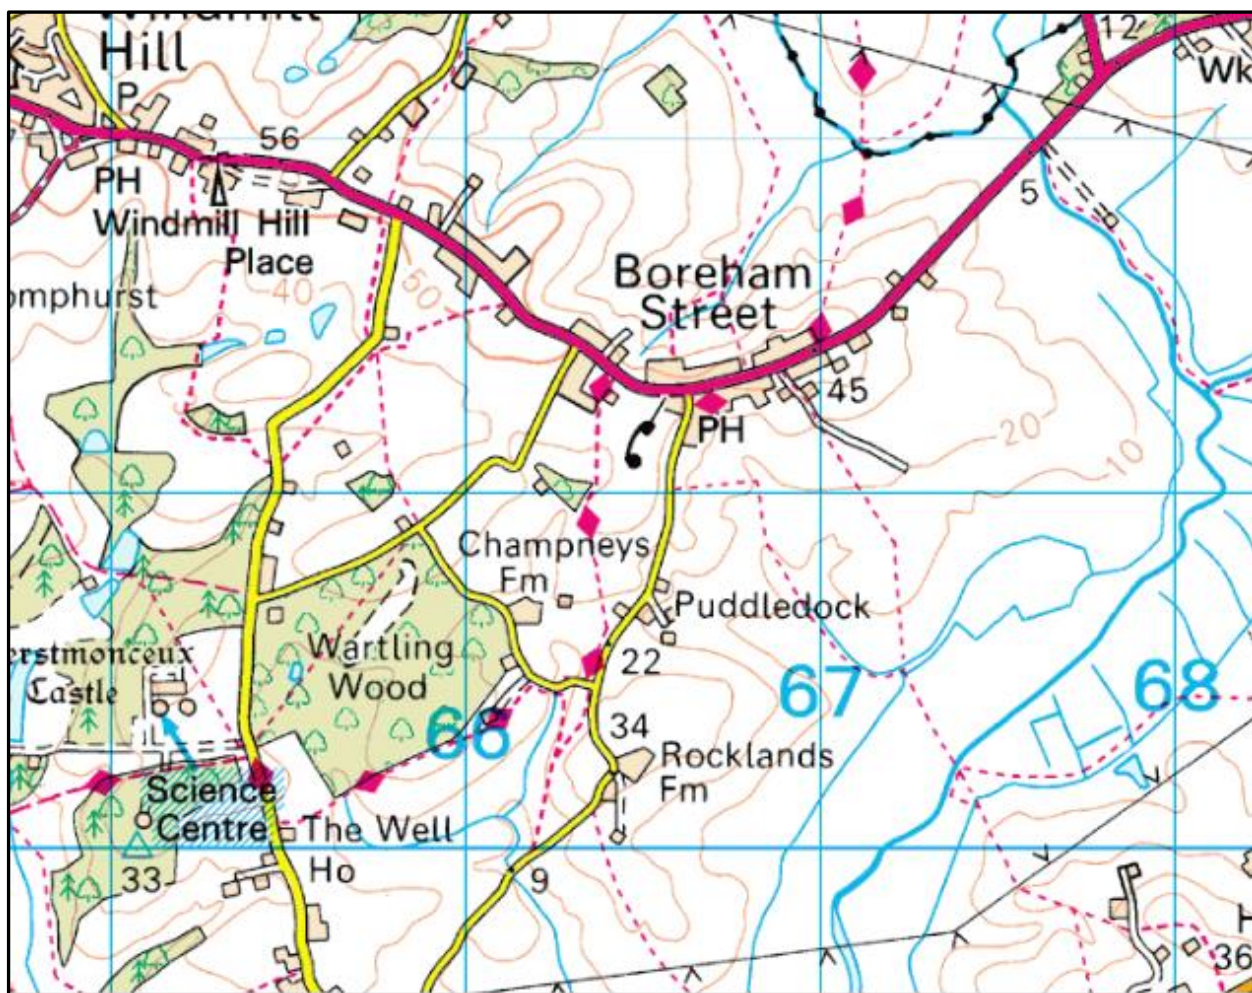

Herstmonceux Science Centre

Directions

A21 towards Hastings

A2100 towards Battle

At roundabout turn right onto A271

Turn right to continue on A271 towards Boreham Street

Left turn into Wartling Road

A271

If using satnav put in **Wartling Road, Hailsham** rather than using a postcode.